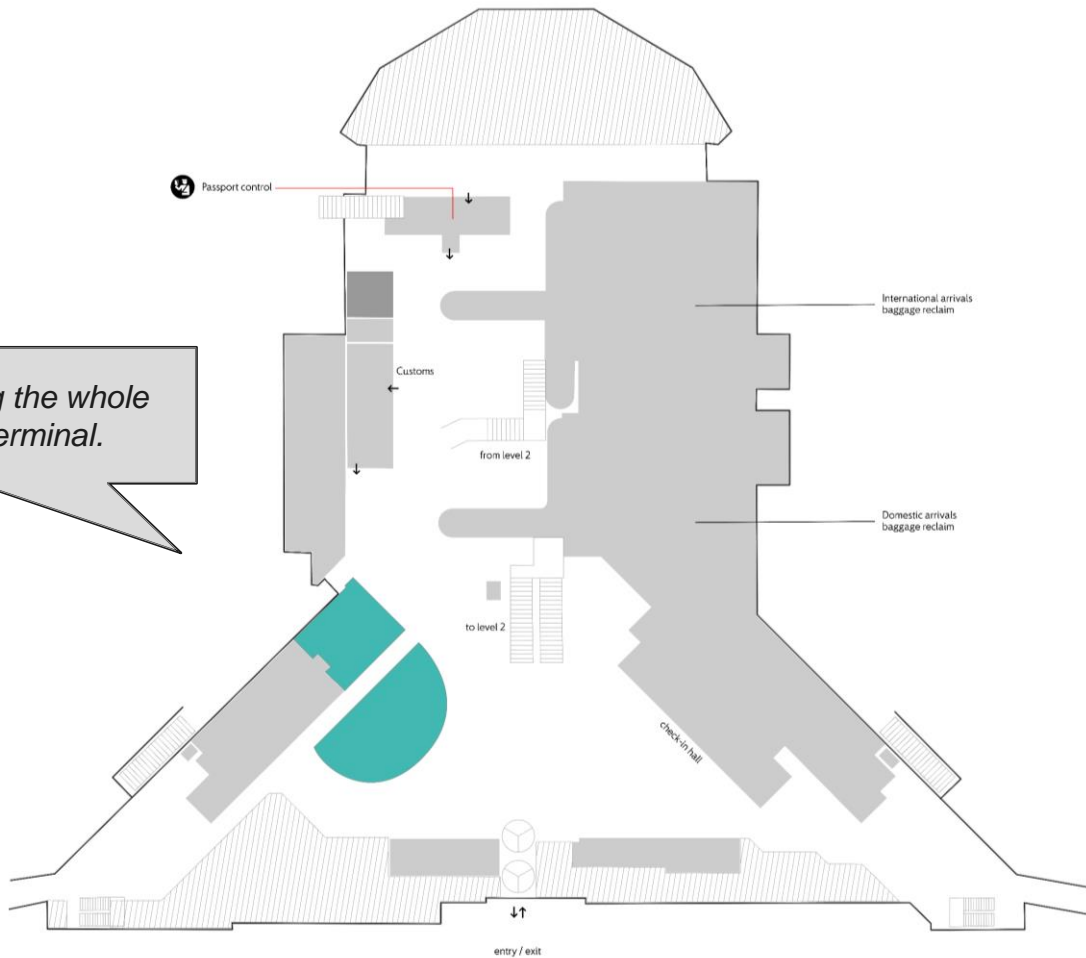

F&B @ BOO

Overview

AVGANG DEPARTURES

BODØ LUFTHAVN

The departure terminal section contains both domestic and international travelers, while the vast majority is domestic travel.

This is a map showing the whole arrival section of the terminal.

BOO

Domestic, International and Landside

Facts and pics

* Facts based on the period June 22 - May 23

Hunter Bar

Point

Negroni

Dom. Pax:	Intl. Pax:	% Dom. / Intl.
1,5 mill	0,05 mill	97 / 3

Point

Terminal PAX	% Dom. / Intl.	Visitors
1,4 mill	97 / 3	No data

Landside