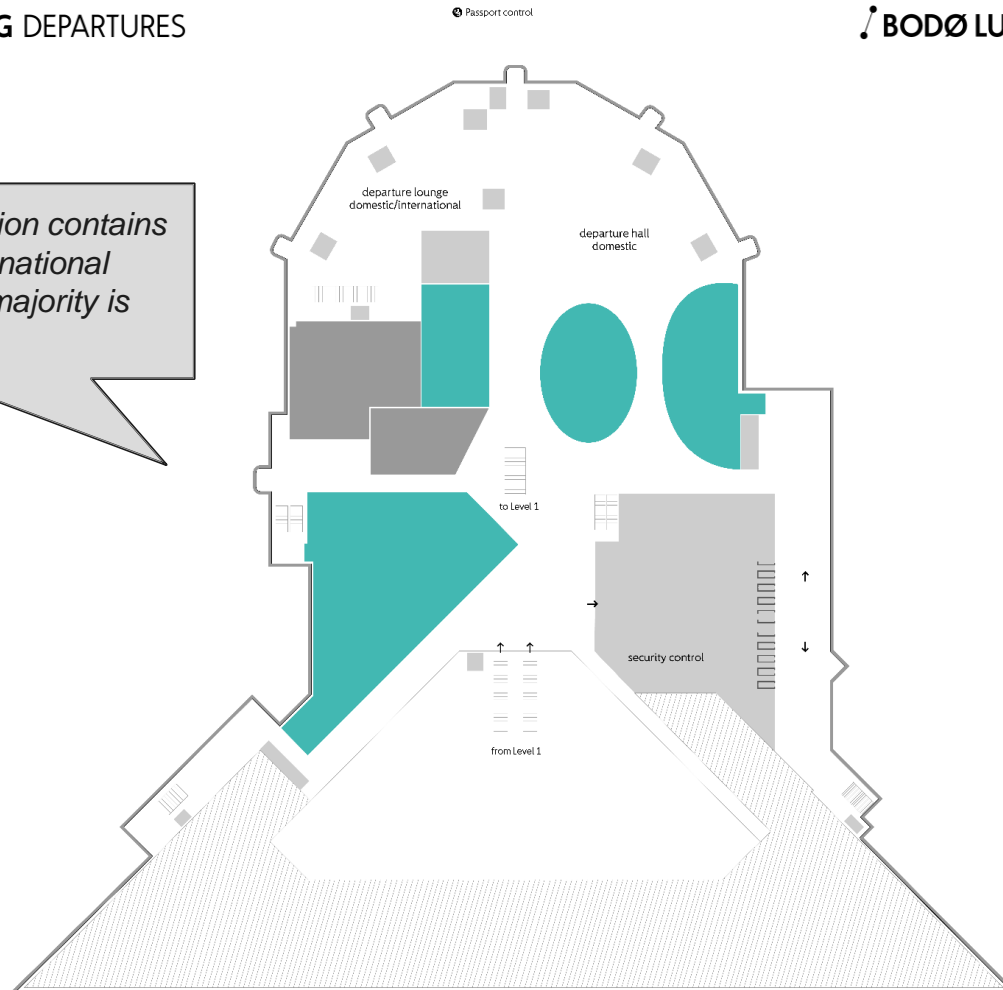

F&B @ BOO

Overview

AVGANG DEPARTURES

BODØ LUFTHAVN

The departure terminal section contains both domestic and international travelers, while the vast majority is domestic travel.

This is a map showing the whole arrival section of the terminal.

BOO

Domestic, International and Landside

Facts and pics

* Facts based on the period June 22 - May 23

Hunter Bar

Point

Negroni

Dom. Pax:	Intl. Pax:	% Dom. / Intl.
1,5 mill	0,05 mill	97 / 3

Point

Terminal PAX	% Dom. / Intl.	Visitors
1,4 mill	97 / 3	No data

Landside