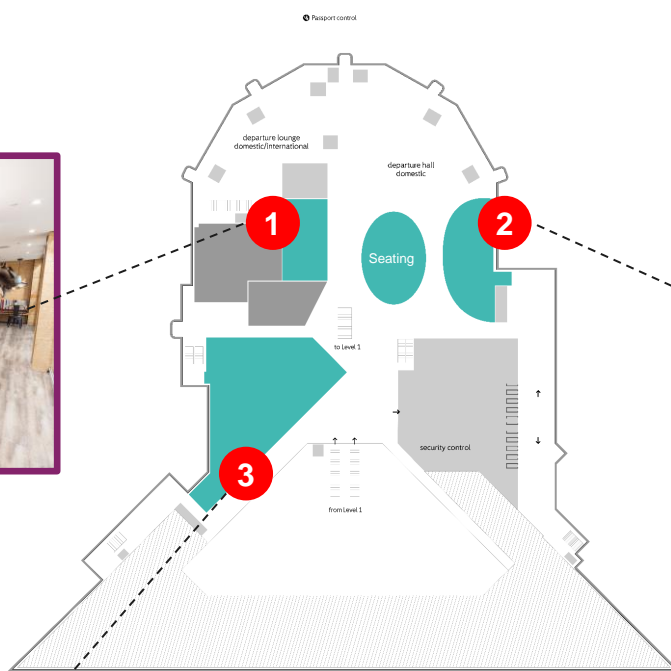

F&B @ BOO

Overview

AVGANG DEPARTURES

BODØ LUFTHAVN

The departure terminal section contains both domestic and international travelers, while the vast majority is domestic travel.

This is a map showing the whole arrival section of the terminal.

BOO

Domestic, International and Landside

Facts and pics

* Facts based on the period June 22 - May 23

Hunter Bar

Point

Negroni

Dom. Pax:	Intl. Pax:	% Dom. / Intl.
1,5 mill	0,05 mill	97 / 3