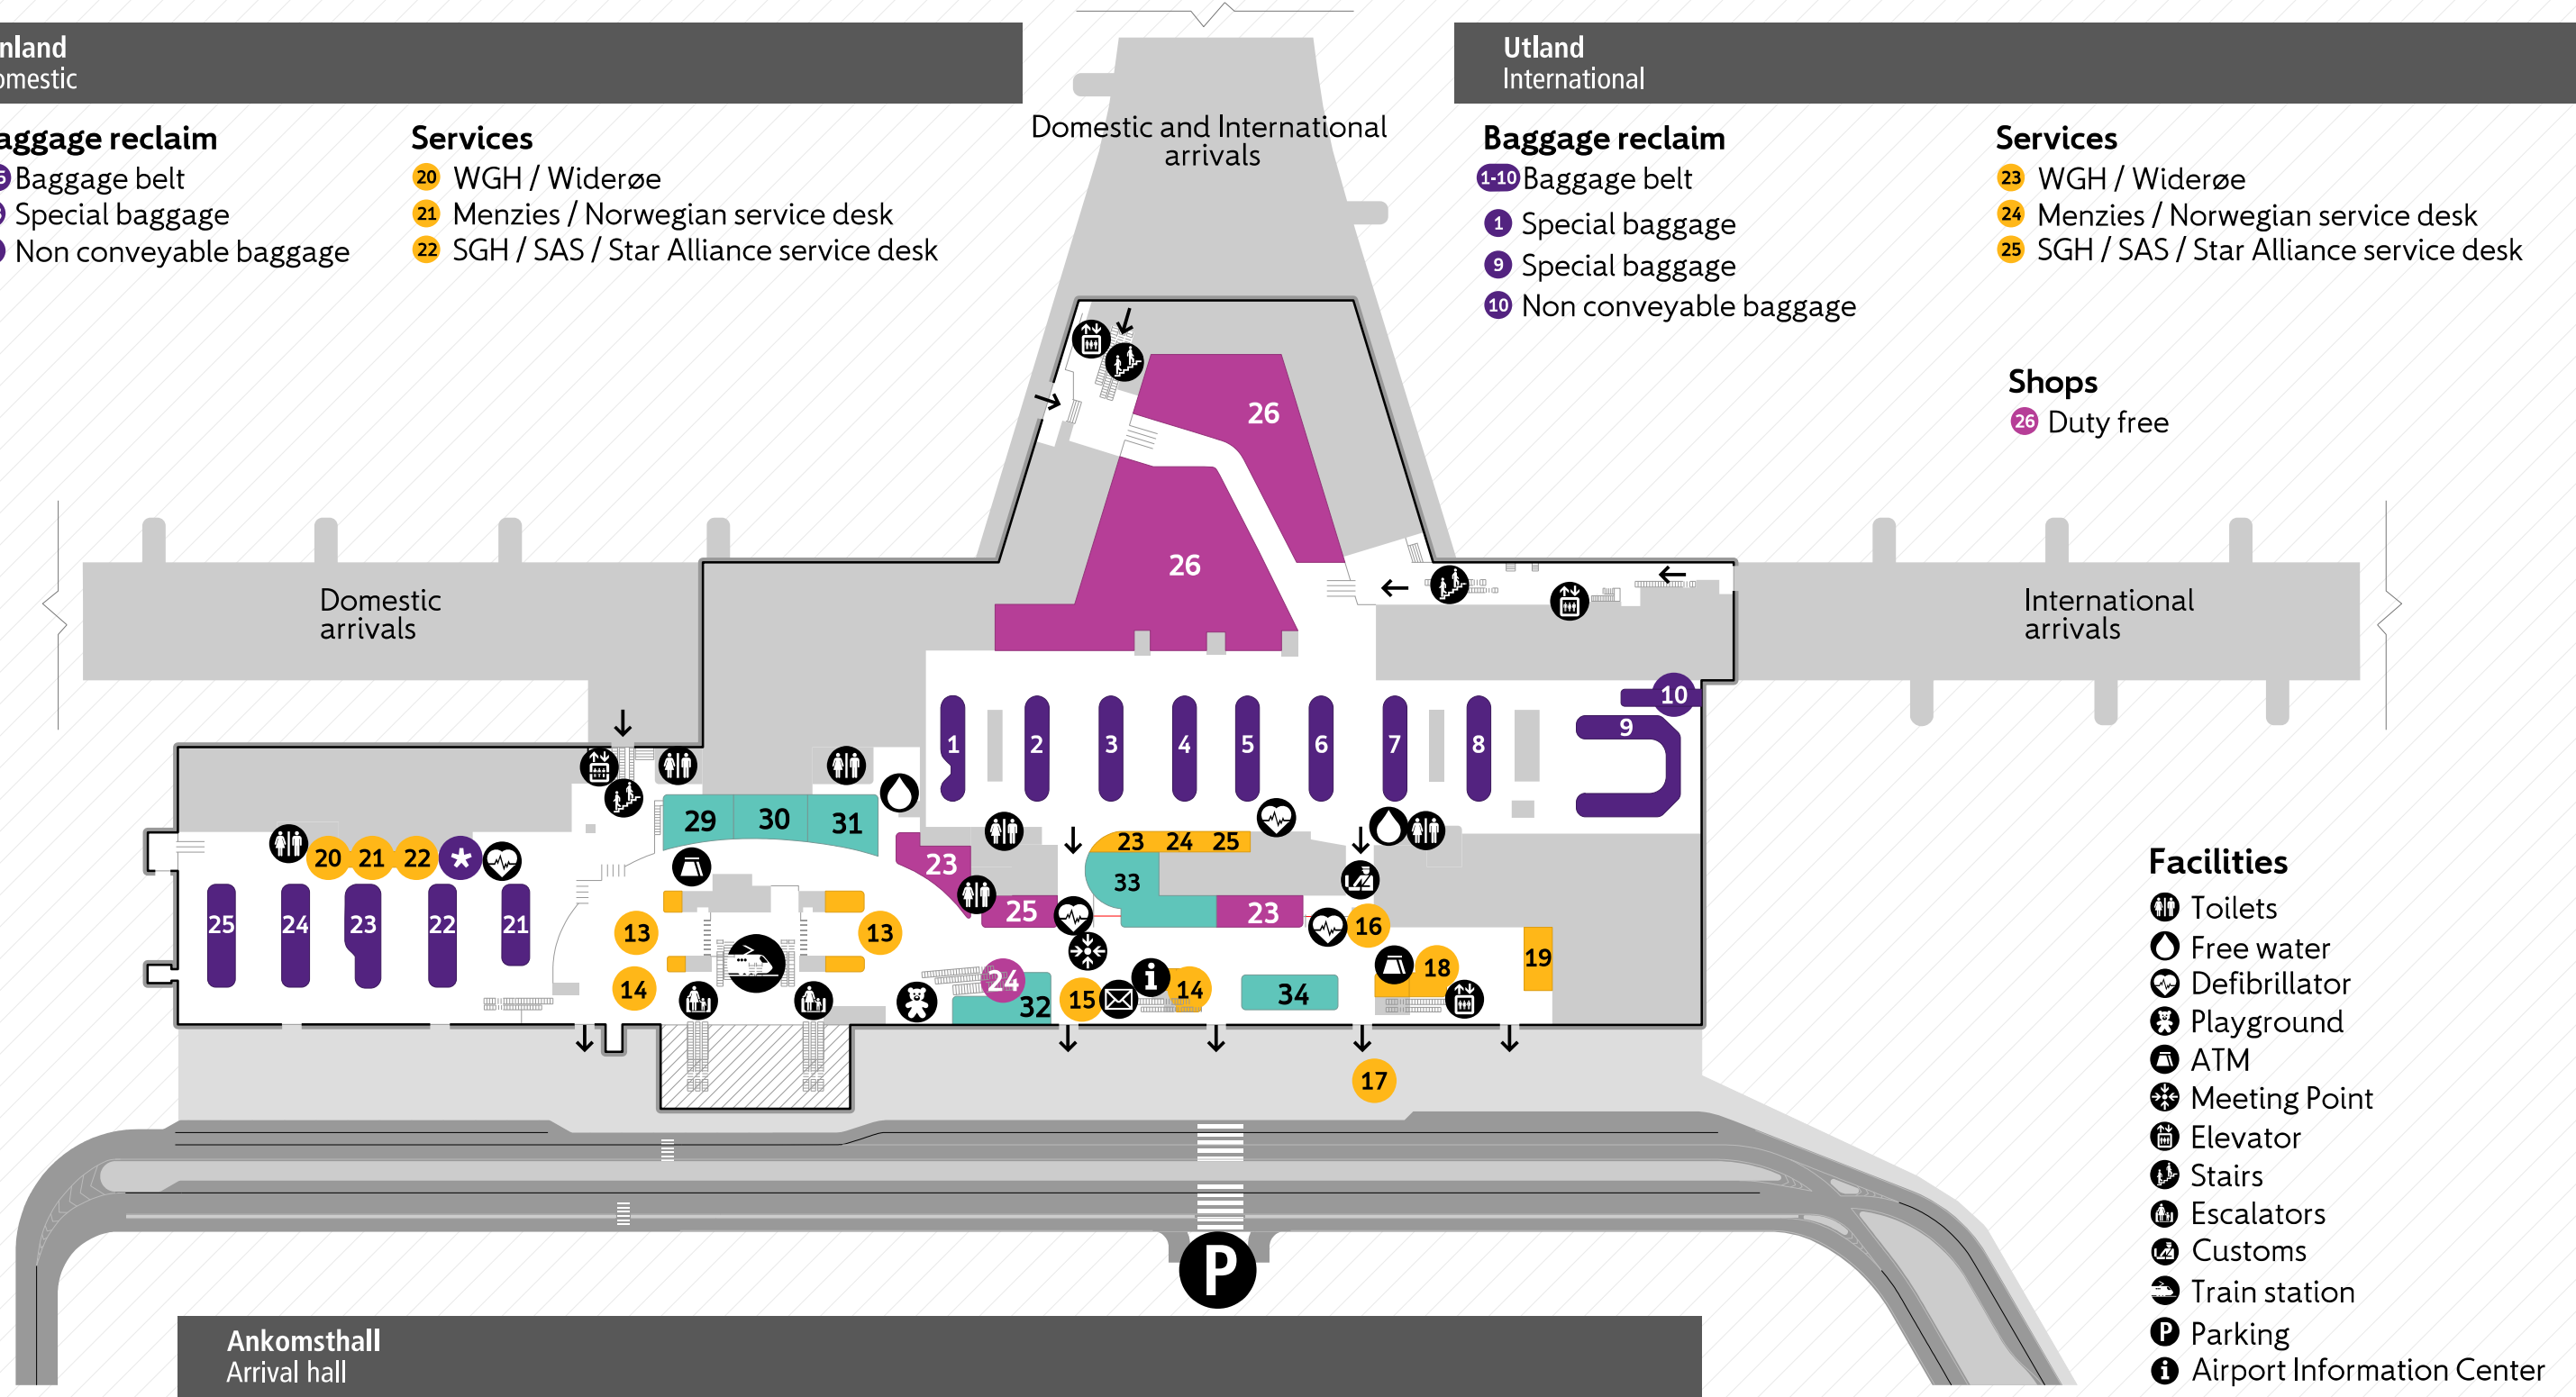

ANKOMST ARRIVALS

Innland
Domestic

Utland
International

Baggage reclaim

- 21-25 Baggage belt
- 23 Special baggage
- ★ Non conveyable baggage

Services

- 20 WGH / Widerøe
- 21 Menzies / Norwegian service desk
- 22 SGH / SAS / Star Alliance service desk

Baggage reclaim

- 1-10 Baggage belt
- 1 Special baggage
- 9 Special baggage
- 10 Non conveyable baggage

Services

- 23 WGH / Widerøe
- 24 Menzies / Norwegian service desk
- 25 SGH / SAS / Star Alliance service desk

Shops

- 26 Duty free

Ankomsthall
Arrival hall

Services

- 13 Local trains / Airport Express train
- 14 Bus information
- 15 Car rental (Downstairs)
- 16 Customs office
- 17 Taxi information
- 18 Loomis / ATM
- 19 Police

Shops

- 23 WHSmith Kiosk
- 24 Cutters
- 25 Pharmacy Vitus Apotek

Food and beverage

- 29 Burger King
- 30 La Baguette
- 31 Wagamama
- 32 Joe & the Juice
- 33 Peppes Pizza
- 34 W.B. Samson

Facilities

- Toilets
- Free water
- Defibrillator
- Playground
- ATM
- Meeting Point
- Elevator
- Stairs
- Escalators
- Customs
- Train station
- Parking
- Airport Information Center
- Mailbox